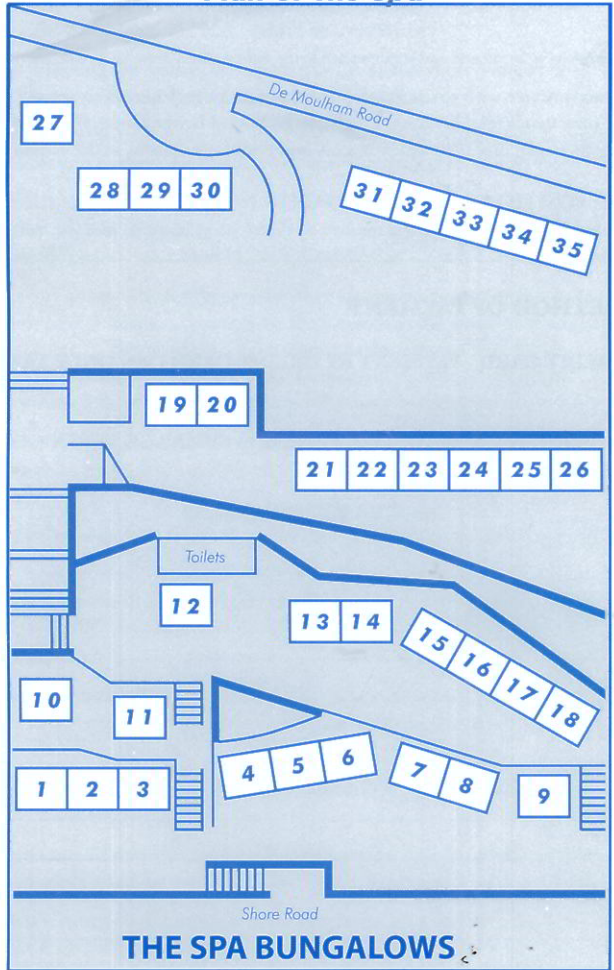

# SHORE ROAD BEACH BUNGALOWS

VICTORIA AVENUE

-  **Water Tap**
-  **Flower Bed**
-  **Waste Bin**
-  **Steps**

## Plan of The Spa